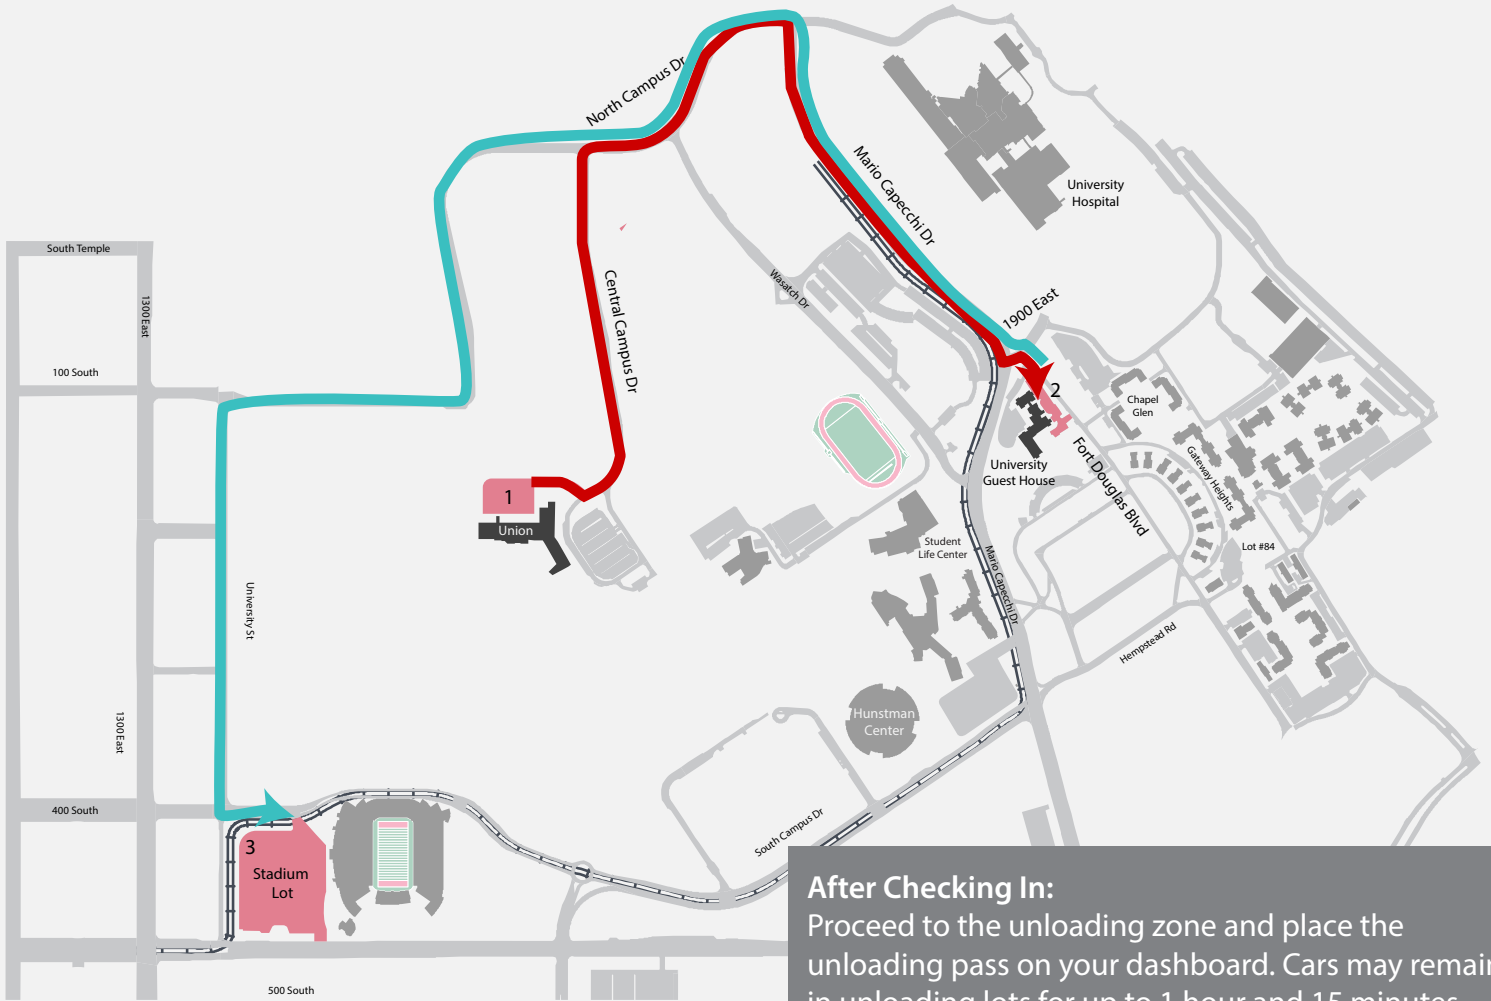

GUEST HOUSE UNLOADING MAP

After Checking In:
Proceed to the unloading zone and place the unloading pass on your dashboard. Cars may remain in unloading lots for up to 1 hour and 15 minutes. Lots will close to overnight parking at 10 p.m.